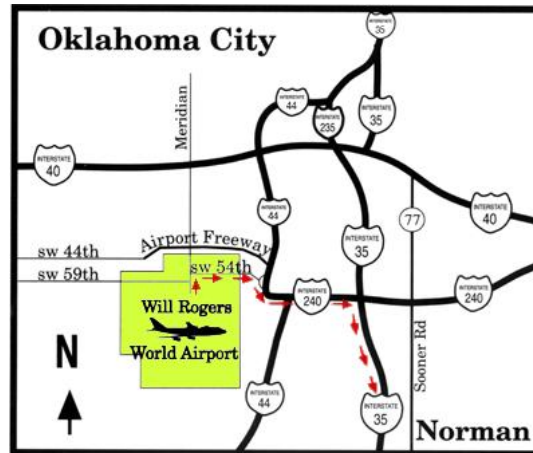

# Maps to Samuel Roberts Noble Microscopy Lab

From the Airport to Norman—

To Parking Garage –

Exit east onto Lindsey Street. Travel approximately 2.2 miles to Asp avenue (street running along west side of Oklahoma Memorial Stadium) and turn left (north). Continue until see the parking garage on the right. Enter parking garage at the south end and park on levels 3 or 4 only.

# Maps to Samuel Roberts Noble Microscopy Lab

Campus locations –

The Samuel Roberts Noble Microscopy Laboratory is located to the west of the parking garage. To get there come across the mall on the west side of the parking garage to George Lynn Cross Hall (Botany/Microbiology). You can enter through the doors on the south end of the building. Find the elevators and come up to the second floor. Upon exiting the elevator turn right and you'll see the doors to the EM lab. Just come down the ramp to the lab.