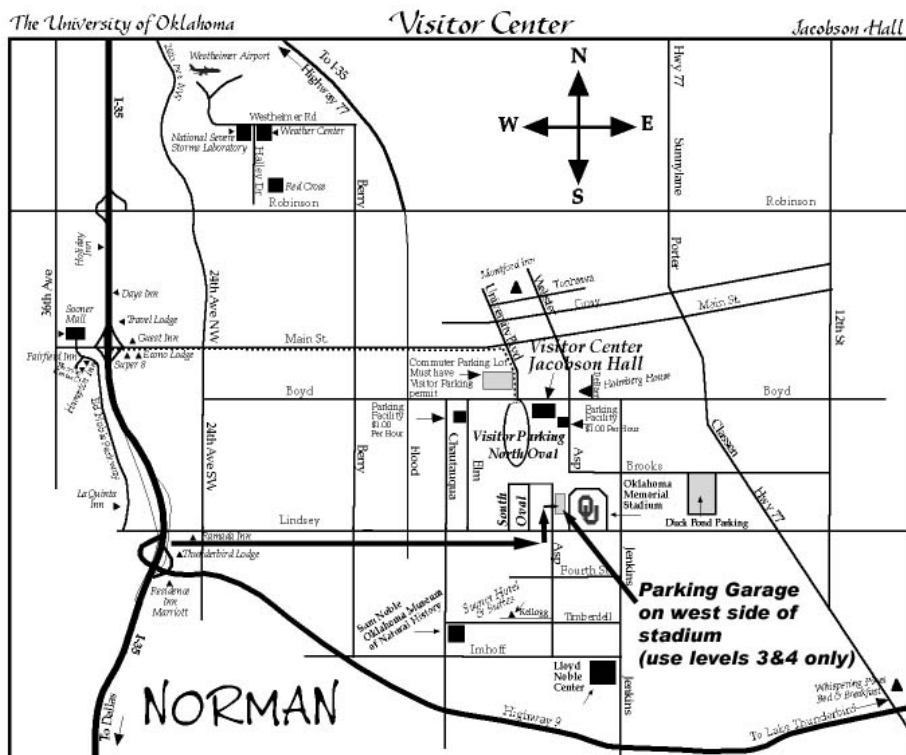

# Maps to Samuel Roberts Noble Microscopy Lab

From the Airport to Norman—

To Parking Garage –

Exit east onto Lindsey Street. Travel approximately 2.2 miles to Asp avenue (street running along west side of Oklahoma Memorial Stadium) and turn left (north). Continue until see the parking garage on the right. Enter parking garage at the south end and park on levels 3 or 4 only.

# Maps to Samuel Roberts Noble Microscopy Lab

Campus locations –

The Samuel Roberts Noble Microscopy Laboratory is located to the west of the parking garage. To get there come across the mall on the west side of the parking garage to George Lynn Cross Hall (Botany/Microbiology). You can enter through the doors on the south end of the building. Find the elevators and come up to the second floor. Upon exiting the elevator turn right and you'll see the doors to the EM lab. Just come down the ramp to the lab.