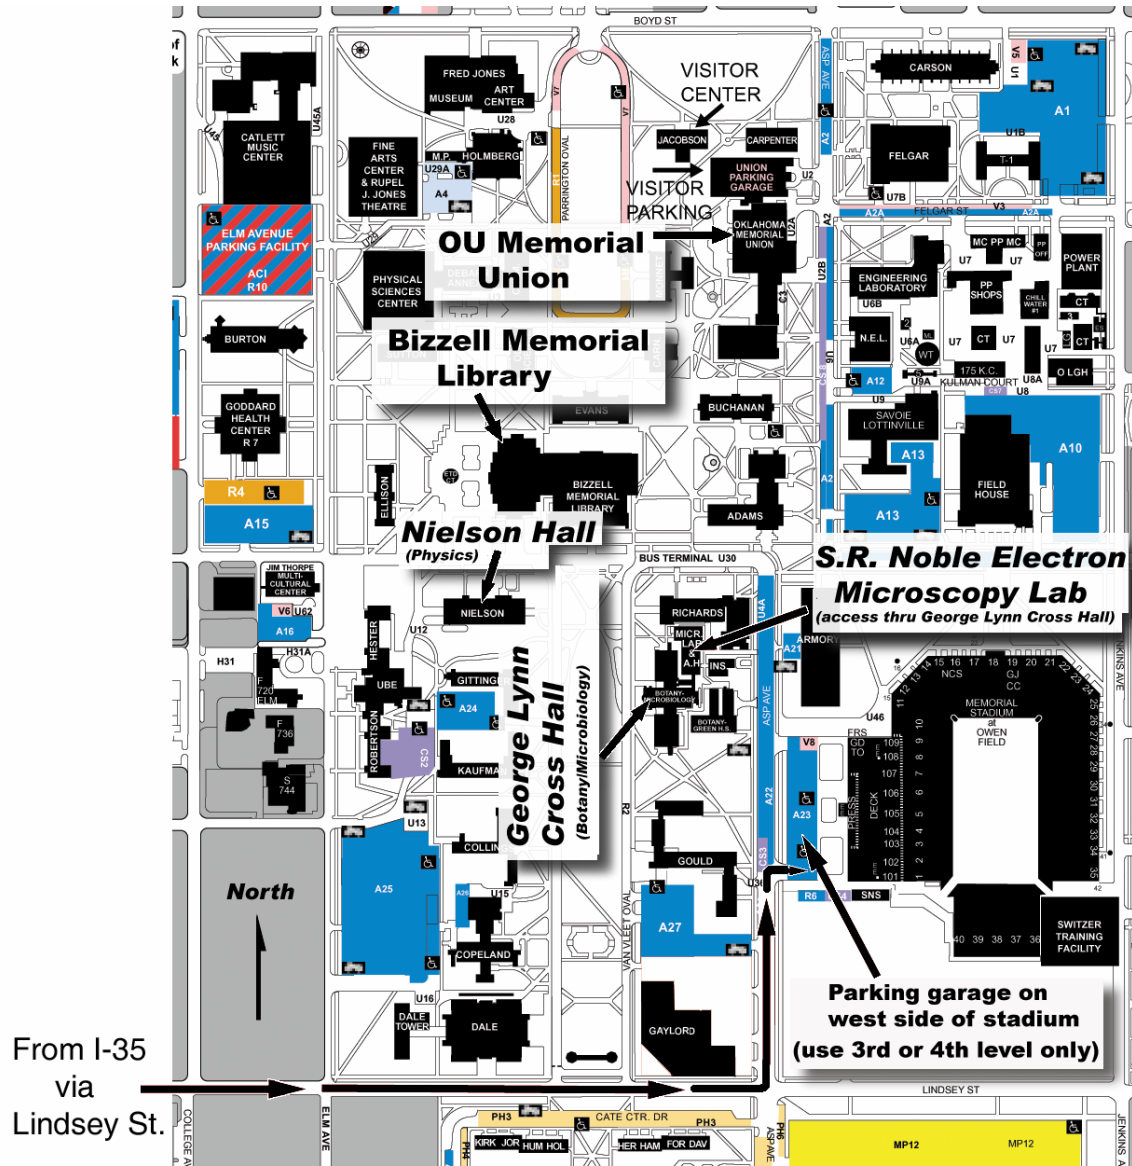

# Maps to Samuel Roberts Noble Microscopy Lab

From the Airport to Norman—

To Parking Garage –

Exit east onto Lindsey Street. Travel approximately 2.2 miles to Asp avenue (street running along west side of Oklahoma Memorial Stadium) and turn left (north). Continue until see the parking garage on the right. Enter parking garage at the south end and park on levels 3 or 4 only.

# Maps to Samuel Roberts Noble Microscopy Lab

Campus locations –

The Samuel Roberts Noble Microscopy Laboratory is located to the west of the parking garage. To get there come across the mall on the west side of the parking garage to George Lynn Cross Hall (Botany/Microbiology). You can enter through the doors on the south end of the building. Find the elevators and come up to the second floor. Upon exiting the elevator turn right and you'll see the doors to the EM lab. Just come down the ramp to the lab.